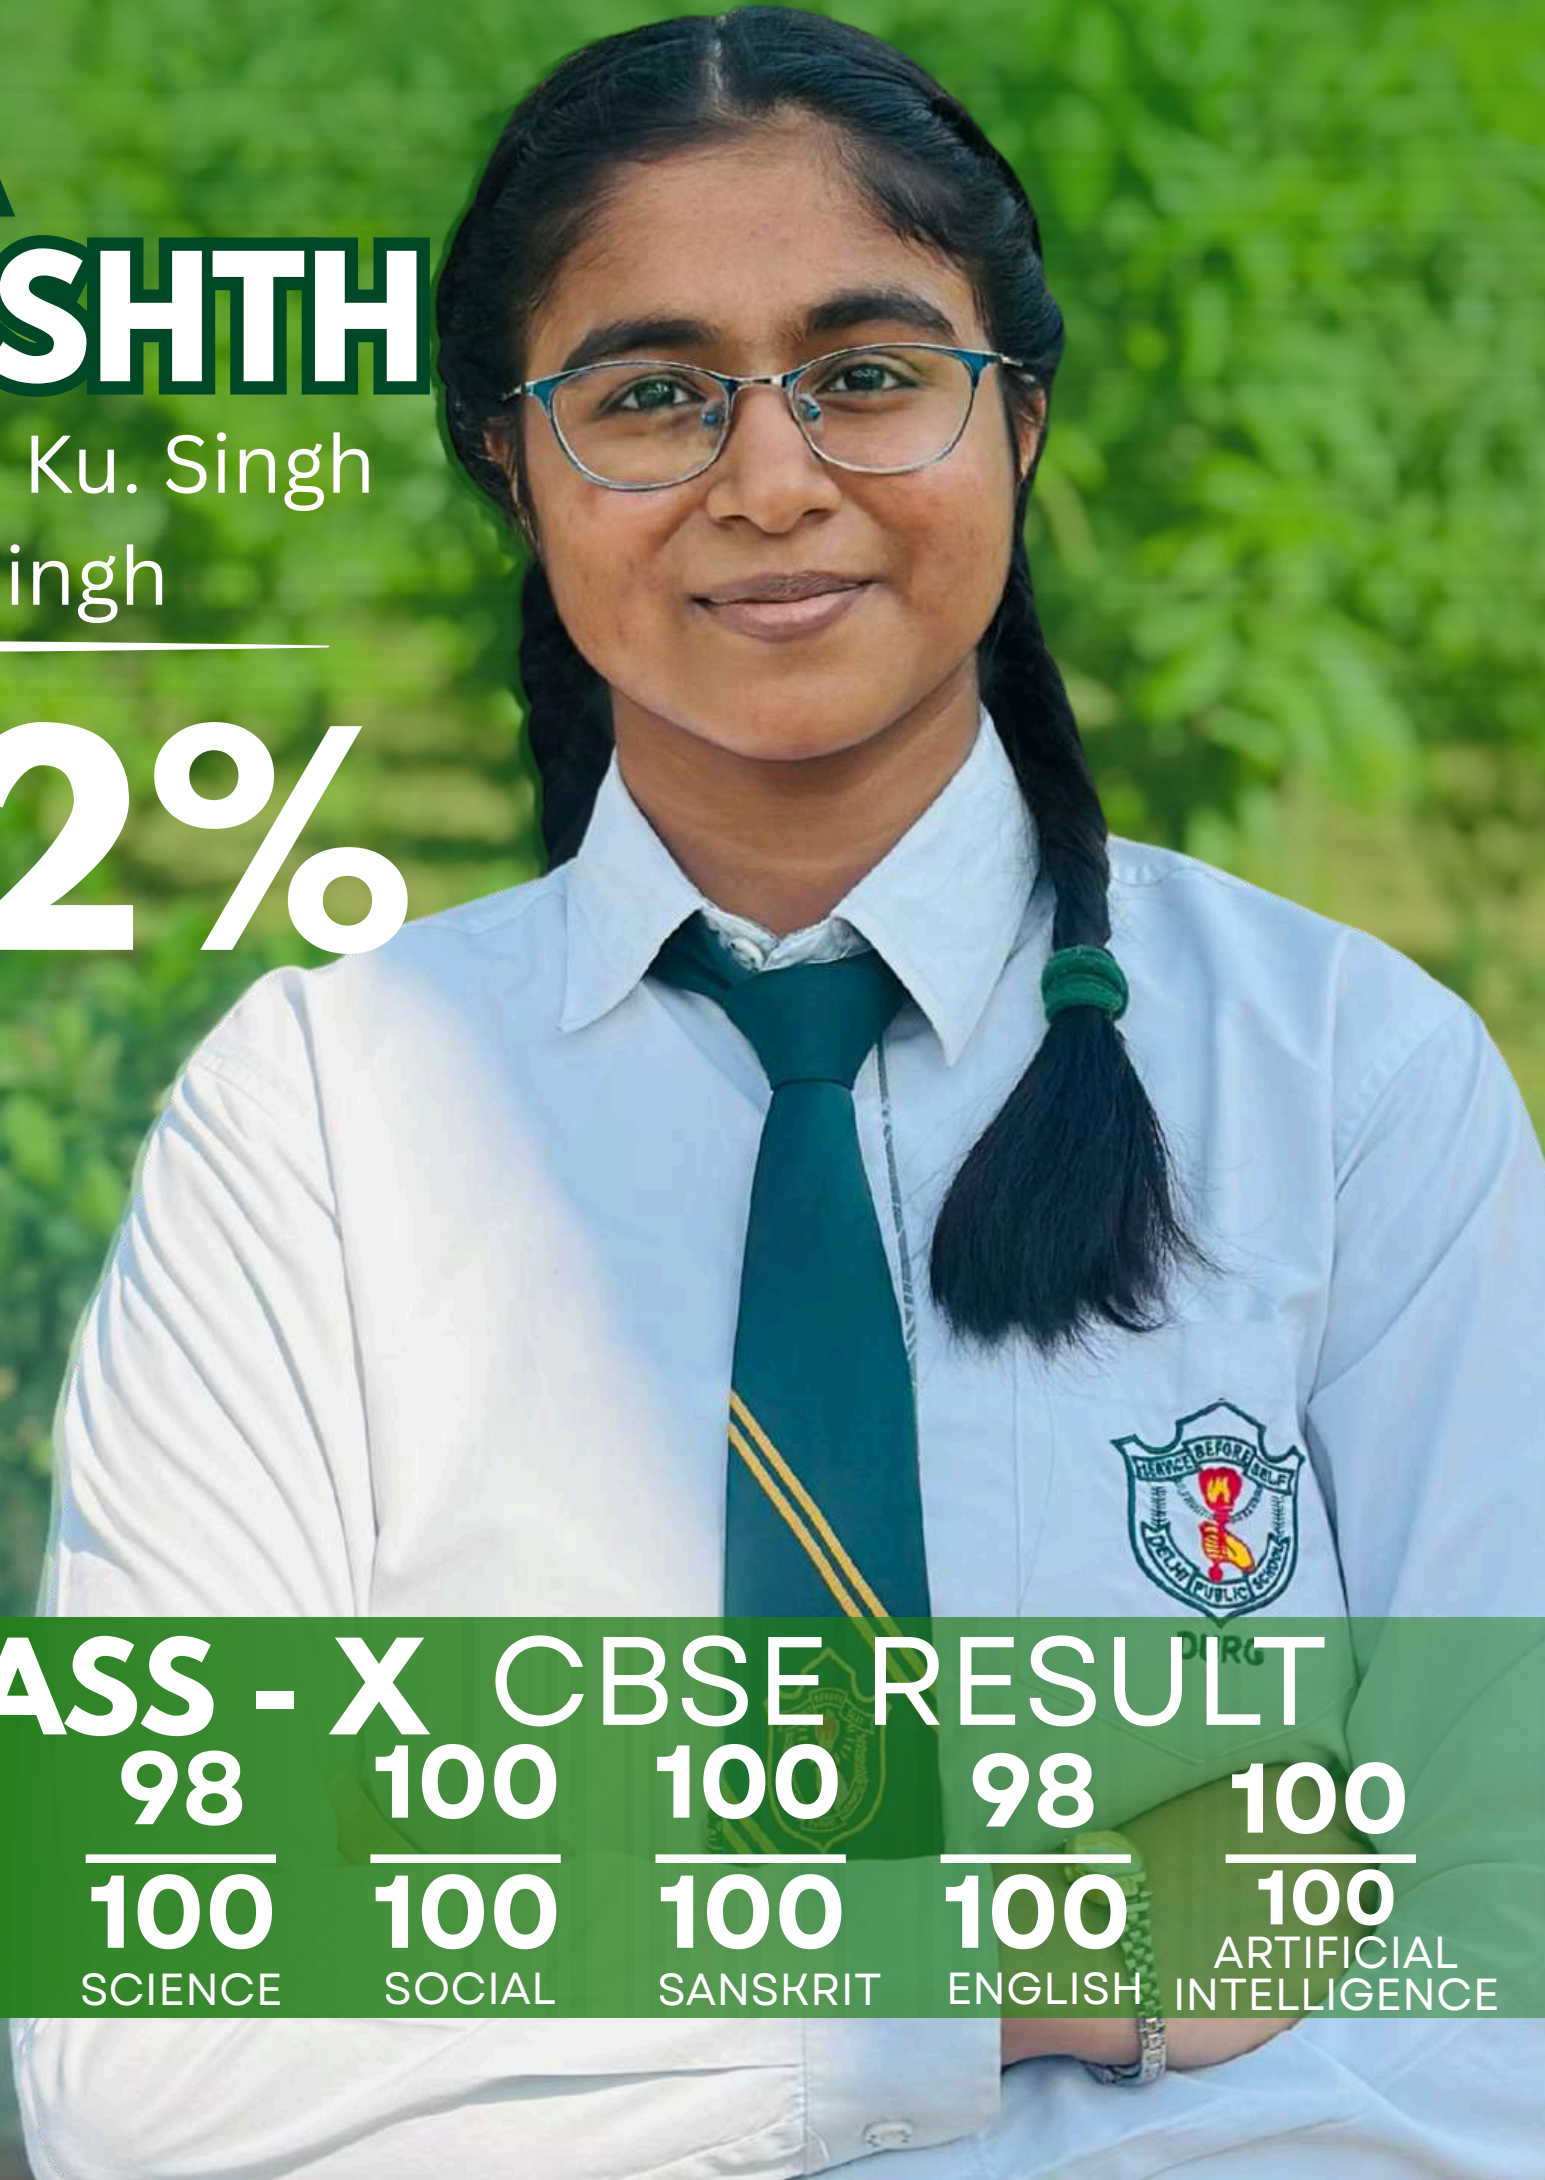

Day-cum-Residential School

DIVYA VASHISHTH

D/o Mr. Ritesh Ku. Singh
Ms. Poonam Singh

99.2%

20
26

CLASS - X CBSE RESULT

$\frac{100}{100}$	$\frac{98}{100}$	$\frac{100}{100}$	$\frac{100}{100}$	$\frac{98}{100}$	$\frac{100}{100}$
MATHS	SCIENCE	SOCIAL	SANSKRIT	ENGLISH	ARTIFICIAL INTELLIGENCE